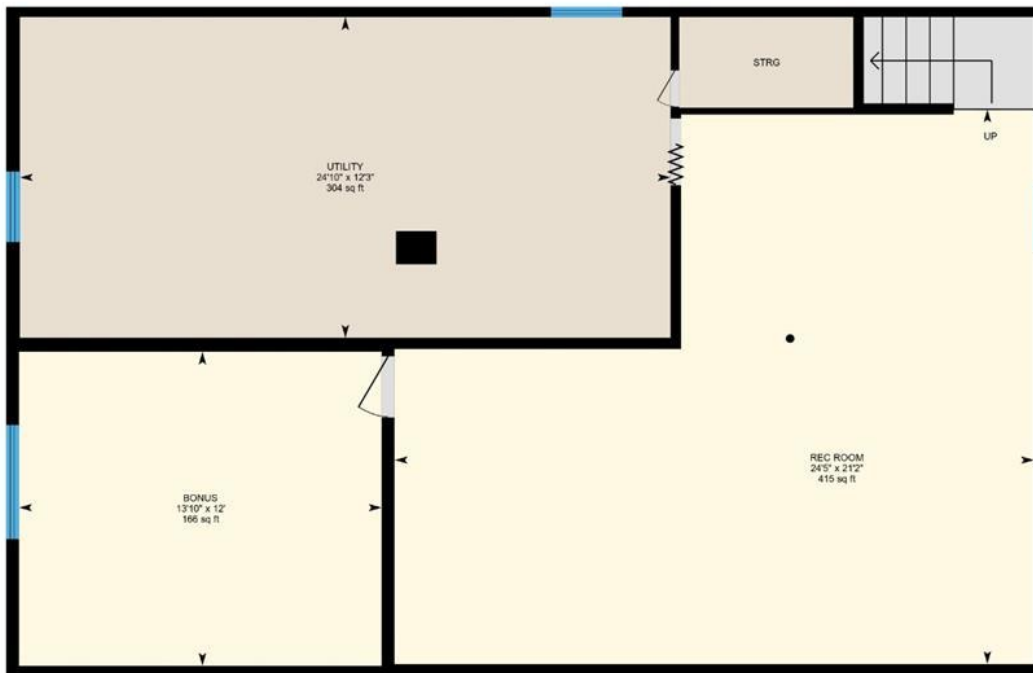

Category	Consumer Items
Kind	Consumer Items - Other
Quantity	1.00
Description	CLICK HERE FOR MORE PICTURES AND SALE DETAILS

1010 Lakeview Dr S, Lethbridge, AB

Main floor Total Exterior Area 1038 sq ft
Total Interior Area 991 sq ft

PREPARED: Jul, 2020

White regions are excluded from total floor area. All room dimensions and floor areas must be considered approximate and are subject to independent verification. For method of measurement please see <https://yourguide.com/measure/>.

1010 Lakeview Dr S, Lethbridge, AB

Basement Total Exterior Area 1003 sq ft
Total Interior Area 957 sq ft

PREPARED: Jul, 2020

White regions are excluded from total floor area. All room dimensions and floor areas must be considered approximate and are subject to independent verification. For method of measurement please see <https://yourguide.com/measure/>.