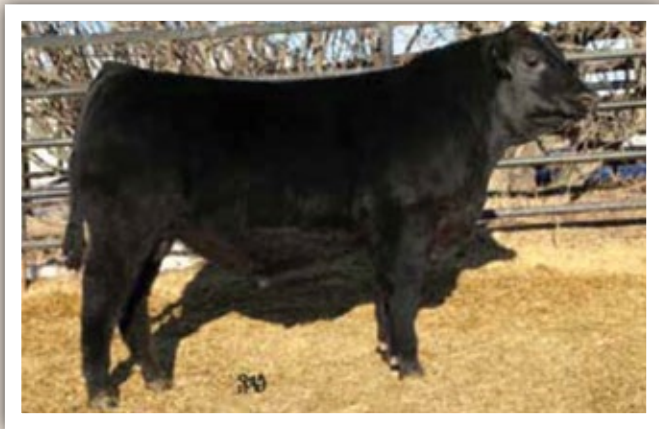

BW:	80 lbs
205 ADJ:	708 lbs
365 ADJ:	1168 lbs
EPD's	
CE	3
BW	2.3
VW	43
YW	80
Milk	25
TM	47

HF HOT LOTTO 183D

HAMI 183D 1928445 JANUARY 27 2016

BARSTOW CASH
BSF HOT LOTTO 1401
 BSF PRINCESS EL CAP W2
 TC FREEDOM 104
HF MISS BLACKCAP 27R
 HF MISS BLACKCAP 50N

SITZ DASH 10277
 BARSTOW QUEEN W16
 SILVEIRAS EL CAPITAN 6510 NHC
 B S F PRINCESS TCF N2
 CONNEALY FOREFRONT
 T C RUBY 9095
 RIVERBEND POWERLINE 0050
 HF MISS BLACKCAP 8G

183D is sired by BSF Hot Lotto 1401 which has tremendous thickness, soundness, bone, foot size and fleshing ability that sets this bull apart from all other Angus bulls. Dam of 183D is HF Miss Blackcap 27R, designated an Elite Dam by the Canadian Angus Association and is one of the most prolific matriarchs at Hamilton Farms. Blackcap 27R's sire is the great TC freedom 104 a respected maternal sire. Designated Elite since 2011

BSF HOT LOTTO 1401 - Sire of HD Hot Lotto 183D

BW:	81 lbs
205 ADJ:	856 lbs
365 ADJ:	lbs
EPD's	
CE	-7.0
BW	3.8
VW	60
YW	108
Milk	18
TM	48

LLB ELIMINATOR 316B

LLB 316B 1803160 FEBRUARY 26 2014

S A V ELIMINATOR 9105
PEAK DOT ELIMINATOR 765Z
 BARBARA OF PEAK DOT 602U
 DOUBLE AA OLD POST BANDOLIER
LLB BARBARA ROSE 208Z
 WIL-DORR 404P LADY 1X