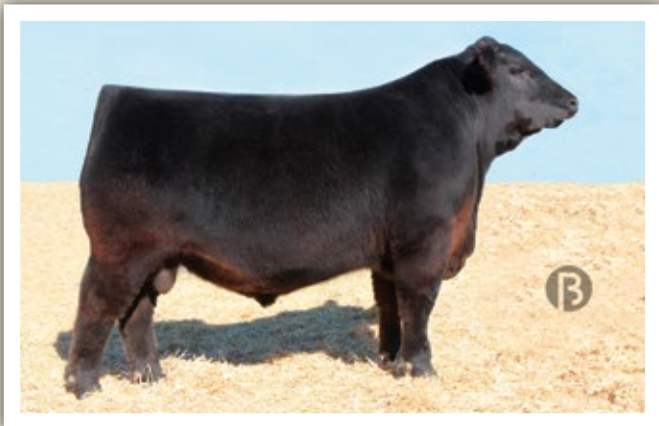

My most consistent calving ease plus growth performance bull this year. This deep sided easy fleshing A.I. sire has produced 2 whopper yearling bulls; 29F and 32F. His dam SAV Erica 9448 is as impressive. Couple low birth calving ease with superior phenotype in a moderate frame. +75 WW & +124YW EPD's. Thrive 5054 sold for \$52,000 at the 2016 Schaff Angus Valley sale.