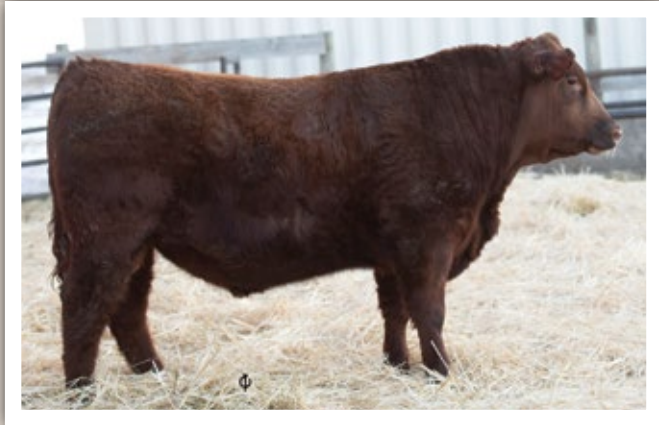

Fighting Apex is a true APEX son dark coat of hair, dark hoofs; The best thing about this guy is the dam Minola 114Y Insert picture of Minola 114Y

Red YCR Minola 114Y

Lot YCR 68F

RED YCR FIRST OASIS 1868F