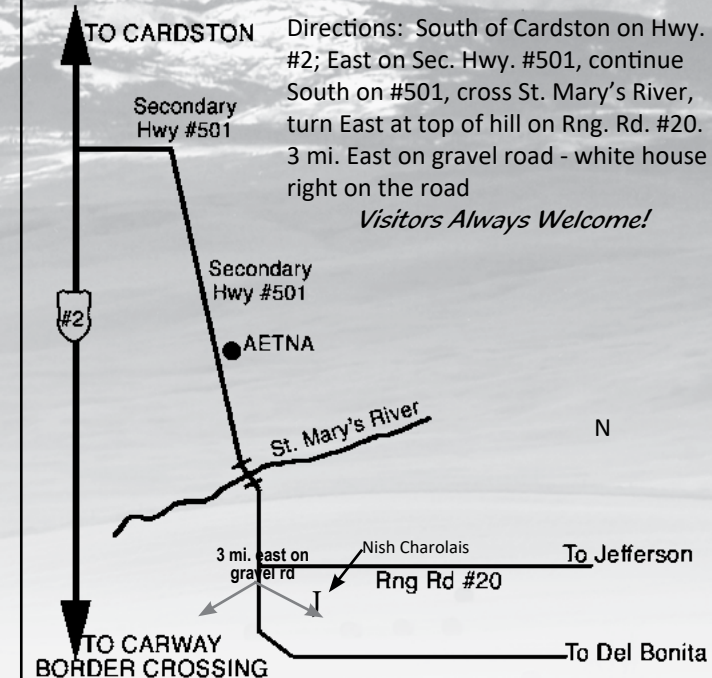

"SIGHT UNSEEN PURCHASE OPTION"

We hope to see you at the sale, however if you are unable to be in attendance, please give us or the Perlich sale staff a call with your requirements and we will select the bull that meets your criteria. Your satisfaction is **100% GUARANTEED.**

Mail or wire bids may be furnished in confidential form to PERLICH BROS. AUCTION MARKET LTD., Box 1057, Lethbridge, Alberta, T1J 4A2

OUR TERMS OF SALE

- We are willing to take the bulls home and continue to feed them until you need them delivered. We strongly suggest that bulls returning to be wintered be insured - an insurance agent will be available on site Sale Day. All bulls returning to Nish Charolais do so at the BUYER'S RISK.
- Delivery Free of Charge up to 300 km from Lethbridge; after that at cost.
- All bulls offered in the sale are guaranteed to pass a semen test and are guaranteed breeders
- Nish Charolais reserves the right to collect semen on any bull in the sale at the Seller's expense and the Buyer's convenience