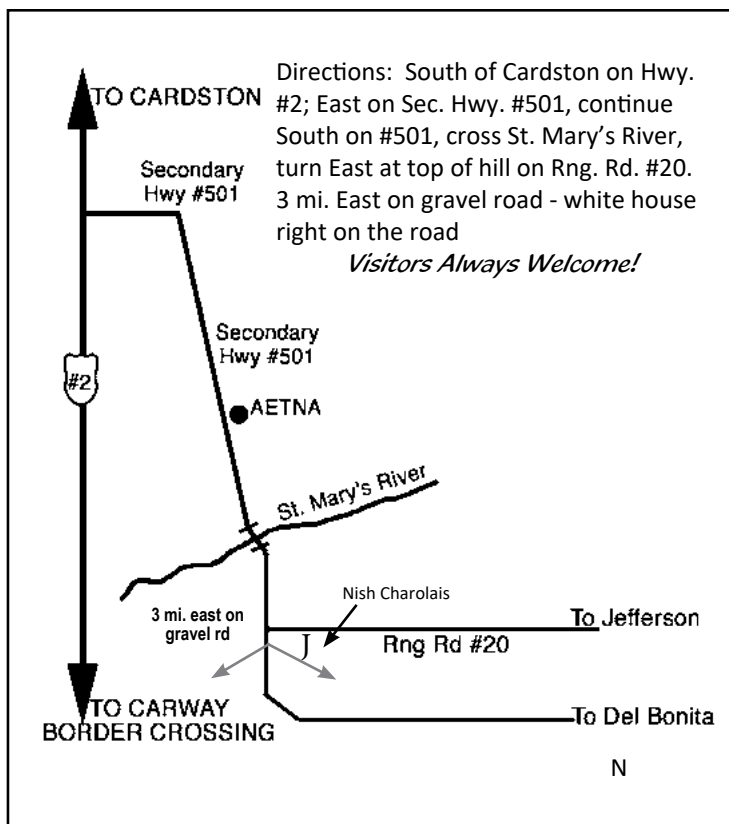

WELCOME TO THE 15TH ANNUAL NISH CHAROLAIS BULL SALE

We are proud of the fact that for many years the Nish family have sold their top end Charolais Bulls at Perlich Bros. This 15th year sees them bringing more top quality bulls to town to fit your program.

For well over 51 years the Nish family have raised Purebred Charolais Cattle. The high standards they expect from their herd is evident in this year's offering.

The Nish family are highly regarded in the cattle community and are noted to have a herd program that is second to none and invite you to stop in and view the bulls and see their dams.

**PERLICH BROS. IS PROUD TO BE A PART OF THE
15TH ANNUAL NISH CHAROLAIS BULL SALE.**

PLANNED MARKETING PAYS!

PH: 403-329-3101
FAX: 403-327-2288

3 miles east of Lethbridge on Hwy #3,
1/4 mi. south on the Broxburn Road